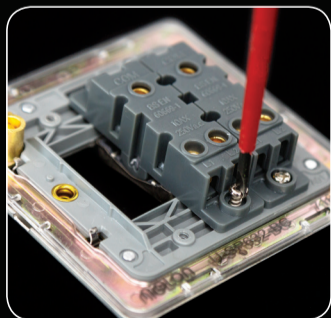

niglon

PREMIUM EDGE S

Accept No Alternatives

A range of switches and sockets featuring a contemporary low-profile design, manufactured with stainless steel faceplates, in a luxurious brushed chrome effect finish.

Metal to Metal Rockers

No visible plastic switch surrounds, creating a sleek and lavish look to each faceplate.

Grey Inserts

Subtle grey inserts guaranteed to compliment any style of interior décor.

Smart USBs

Smart USB outlets can detect USB devices when plugged in, adjust charging current, turn to standby when fully charged and protect devices in the event of an overload.

LEDs

Where applicable flush red LED indicators have been fitted, giving a clean sophisticated look to the range.

Modular Switches

All 10AX light switches are constructed using a highly adaptable modular design, allowing reconfiguration on site, without the need for a full grid system.

Edge to Edge Gasket

Concealed edge to edge gasket to prevent tarnishing of the plate where moisture is present during installation, such as on freshly plastered or painted walls.