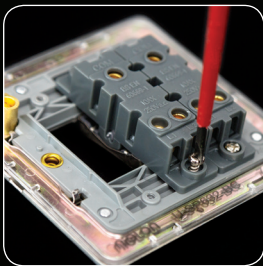

NEW PREMIUM EDGE S

Accept No Alternatives

A contemporary low-profile design, manufactured with stainless steel faceplates, in a luxurious brushed chrome effect finish.

Metal to Metal Rockers

No visible plastic switch surrounds, creating a sleek and lavish look to each faceplate.

Grey Inserts

Subtle grey inserts guaranteed to compliment any style of interior décor.

Smart USBs

Smart USB outlets can detect USB devices when plugged in, adjust charging current, turn to standby when fully charged and protect devices in the event of an overload.

LEDs

Where applicable flush red LED indicators have been fitted, giving a clean sophisticated look to the range.

Modular Switches

All 10AX light switches are constructed using a highly adaptable modular design, allowing reconfiguration on site, without the need for a full grid system.

Edge to Edge Gasket

Concealed edge to edge gasket to prevent tarnishing of the plate where moisture is present during installation, such as on freshly plastered or painted walls.