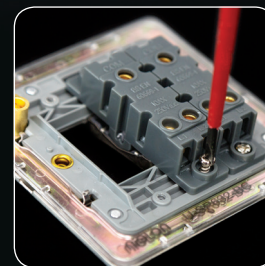

Modular Switches

www.niglton.co.uk

☎ 0121 711 1990 | ☎ 0121 711 1344 | sales@niglton.co.uk

niGLON

For all your Wiring Accessories