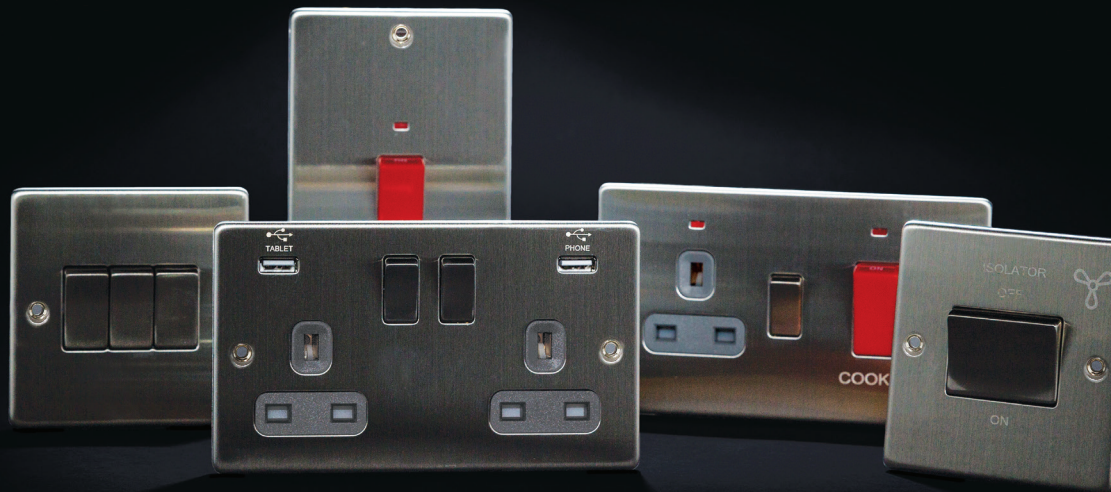

# PREMIUM EDGE S

Accept No Alternatives

A contemporary low-profile design, manufactured with stainless steel faceplates, in a luxurious brushed chrome effect finish.

**Metal to Metal Rockers**

**Grey Inserts** where applicable