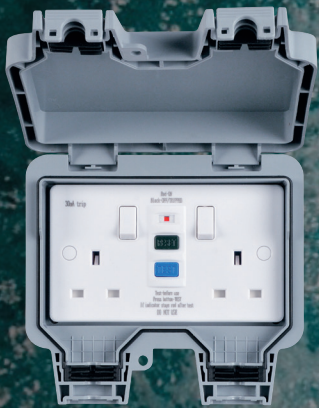

Hurricane  **IP66**

Weatherproof Range

Constructed from a high impact resistant material, the Hurricane Range is designed to withstand ingress from dust and water.

Available in the Range

13A RCD Protected Sockets

13A Fused Spur

20A AX Switches

13A RCD Fused Spur

13A Sockets