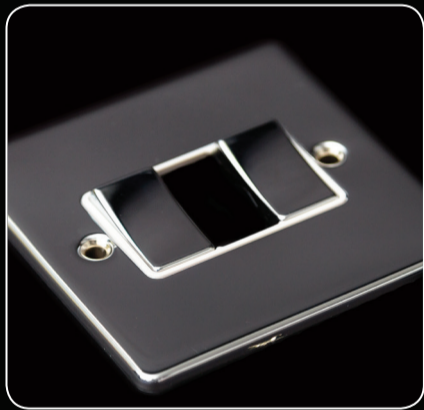

## Slimline Decorative

A comprehensive, modern, ultra-slim, decorative, metalplated accessory range finished in brushed and polished chrome with white or black inserts.

### USBs

Smart USB socket outlets are able to detect USB devices when plugged in and adjusts charging current, turn to standby when device is fully charged and have the ability to protect the devices in the event of an overload.

### Coloured Inserts

Two subtle insert colours; black and white are available in this range, designed to sit neatly alongside the brushed and polished chrome finish of the faceplates, guaranteed to compliment any style of interior.

### On Status

Where applicable flush red neon indicators have been fitted, giving a clean sophisticated look to the range. The use of neon is unobtrusive in daylight and produces a soft glow in the dark.