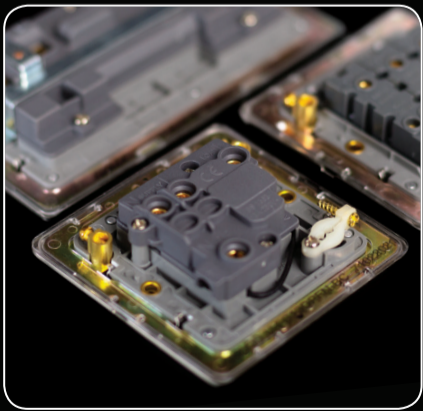

### USBs

Smart USB socket outlets are able to detect USB devices when plugged in and adjusts charging current, turn to standby when device is fully charged and have the ability to protect the devices in the event of an overload.

### Coloured Inserts

Two subtle insert colours; black and white are available in this range, designed to sit neatly alongside the brushed and polished chrome finish of the faceplates, guaranteed to compliment any style of interior.

### On Status

Where applicable flush red neon indicators have been fitted, giving a clean sophisticated look to the range. The use of neon is unobtrusive in daylight and produces a soft glow in the dark.

### Edge to Edge Gasket

Concealed edge to edge gasket to prevent tarnishing of the plate where moisture is present during installation, such as on freshly plastered or painted walls.