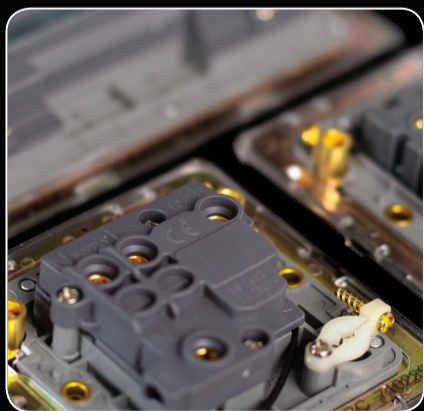

### USBs

Smart USB socket outlets are able to detect USB devices when plugged in and adjusts charging current, turn to standby when device is fully charged and have the ability to protect the devices in the event of an overload.

### LEDs

Where applicable flush red neon LED indicators have been fitted, giving a clean sophisticated look to the range. The use of neon LEDs is unobtrusive in daylight and produces a soft glow in the dark.

### Edge to Edge Gasket

Concealed edge to edge gasket to prevent tarnishing of the plate where moisture is present during installation, such as on freshly plastered or painted walls.