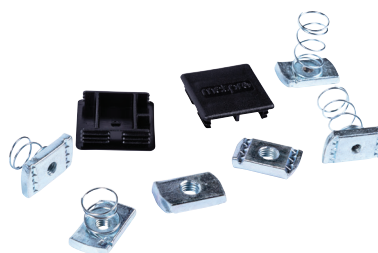

Clamps

Standard of Compliance
BS 6946

Beam

List No.	Size	Type	Pack Qty
CSA850	30 x 48mm	Beam	10
CSA851	40 x 47mm	Beam	10
CSA854	40 x 62mm	Beam	10
CSA853	41mm	Beam 'U' single channel	10
CSA855	82mm	Beam 'U' double channel	10
CSA100	90 x 38 x 25mm	Purin clip	10

Standard of Compliance
BS 6946

Single Channel

List No.	Size	Type	Pack Qty
CSA85241	42 x 41mm	Window single channel	10

Standard of Compliance
BS 6946

Toe

List No.	Size	Type	Pack Qty
CSA856	40 x 67mm	Toe	10

Standard of Compliance
BS 6946

Cone Points

List No.	Size	Type	Pack Qty
CSA104	10 x 40mm	Cone points	10

Plate Washers & Splices

Standard of Compliance
BS 6946

Square Plate Washers

List No.	Size	Pack Qty
CSA06506	M6 40 x 40mm	100
CSA08506	M8 40 x 40mm	100
CSA10506	M10 40 x 40mm	100
CSA12506	M12 40 x 40mm	100

Splices

List No.	Size	Pack Qty
CSA507	2 hole splice	10
CSA509	4 hole splice	10

Channel Nuts & End Caps

Standard of Compliance
BS 6946

Channel Nuts (Zebedee) & End Caps

List No.	Size	Type	Pack Qty
CN6	M6	Plain	100
CN8	M8	Plain	100
CN10	M10	Plain	100
CN6S	M6	Short spring	100
CN8S	M8	Short spring	100
CN10S	M10	Short spring	100
CN6L	M6	Long spring	100
CN8L	M8	Long spring	100
CN10L	M10	Long spring	100
CSA950W	41 x 41	White end cap	100
CSA950B	41 x 41	Black end cap	100