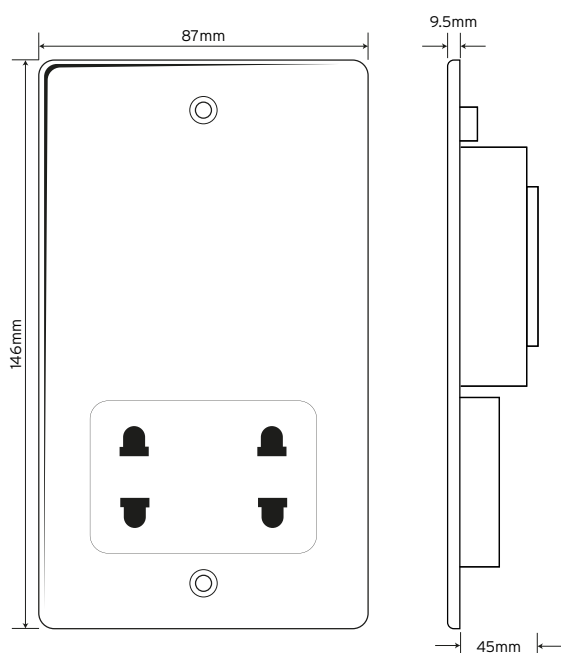

niglon

Wiring Accessories

PREMIUM EDGE S

D-DVSS-BCG

Dual voltage shaver socket 230/115V

20
YEAR
GUARANTEE

A contemporary low-profile design, manufactured with stainless steel faceplates, in a luxurious brushed chrome effect finish.

Technical Drawing

Technical Specifications

Material Composition:

| | |
|-------------------------|---|
| Front Plate | Stainless Steel |
| Rear Housing | Urea |
| Terminals | Brass |
| Earth Strap | Mild Steel |
| Terminal Screws | Steel & Yellow Passivated Silver "on-lay" Copper/Brass Contacts |
| Voltage | 240V ~ 50Hz |
| Current Rating | 20VA at 230V or 115V |
| Terminal Size | 3.5mm \varnothing |
| Torque Value | 0.4Nm |
| Cable Size | 2 x 1.5mm ² or 1 x 2.5mm ² |
| Back Box Depth | 47mm |
| Twin Earth | Yes |
| Warranty | 20 years |
| IP Rating | IP20 |
| Operational Temperature | -5 ° to +40 °C |
| Standards | The Low Voltage Directive 2006/95/EC, Modified ISO 22196 BS EN 61558-1:1997 |