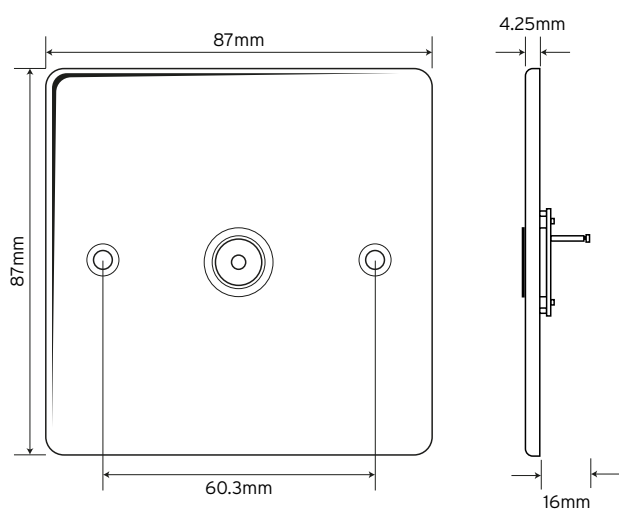

niglon

Wiring Accessories

PREMIUM EDGE S

D-TV1-BCM

1 Gang TV/FM Socket Isolated

20
YEAR
GUARANTEE

A contemporary low-profile design, manufactured with stainless steel faceplates, in a luxurious brushed chrome effect finish.

Technical Drawing

Technical Specifications

| | |
|--------------------------------|--|
| Material Composition | Stainless Steel |
| Back Box Depth | 25mm - 47mm |
| Warranty | 20 years |
| IP Rating | IP20 |
| Operational Temperature | -5° to +40°C |
| Standards | the Low Voltage Directive 2006/95/EC BS 3041-7:1996 BS 5733:1995 |