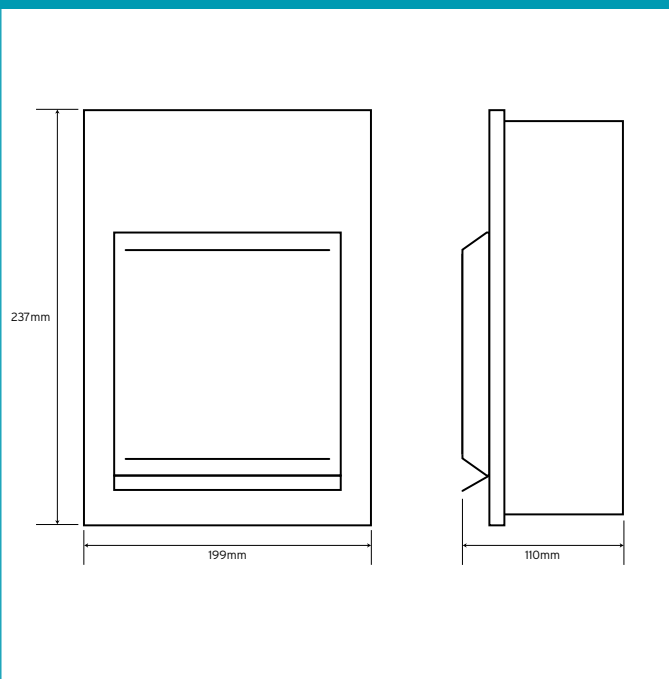

### Technical Specifications

<b>Material Composition</b>	Manufactured from painted steel
<b>Paint Colour</b>	RAL 9010
<b>Configurations</b>	8 Module 6 Free Ways 100A DP Isolator
<b>Relevant Standards</b>	Manufactured to BS7671:2008
<b>100A Mains Incomer</b>	Manufactured to EN60947:3
<b>Dimensions</b>	199mm W x 237mm H x 110mm D