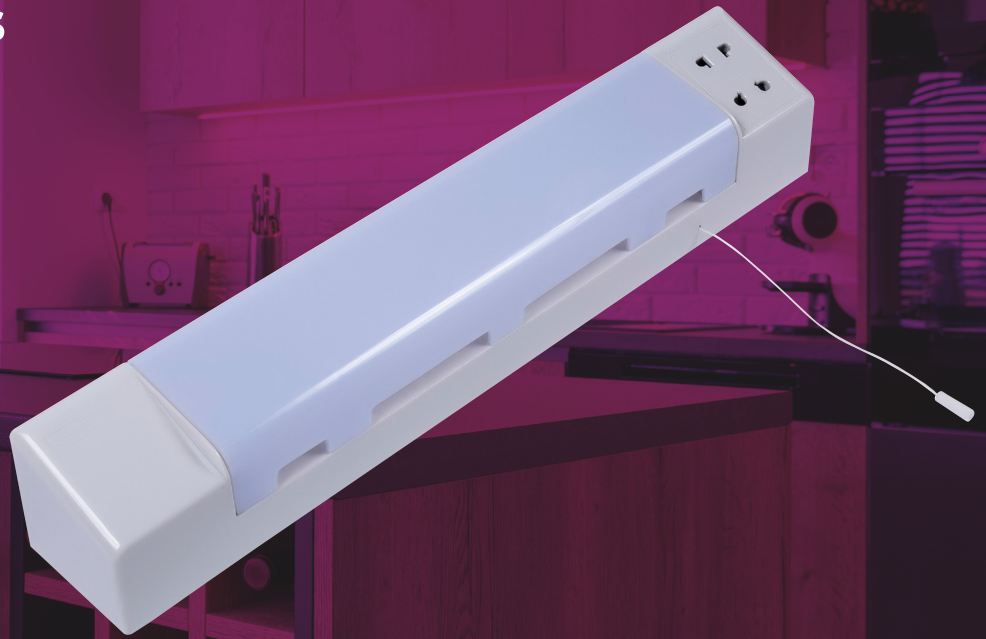

DVSL Shaver Light

Technical Specifications

Maximum Power Output	20VA
Max Lamp	60W
Dual Voltage	115/240V
Standard of Compliance	BS EN 60598-2-1, CE, BS3535
Dimensions	440 x 70 x 70 mm (L x D x H)

Note, lamp not included in this fitting.