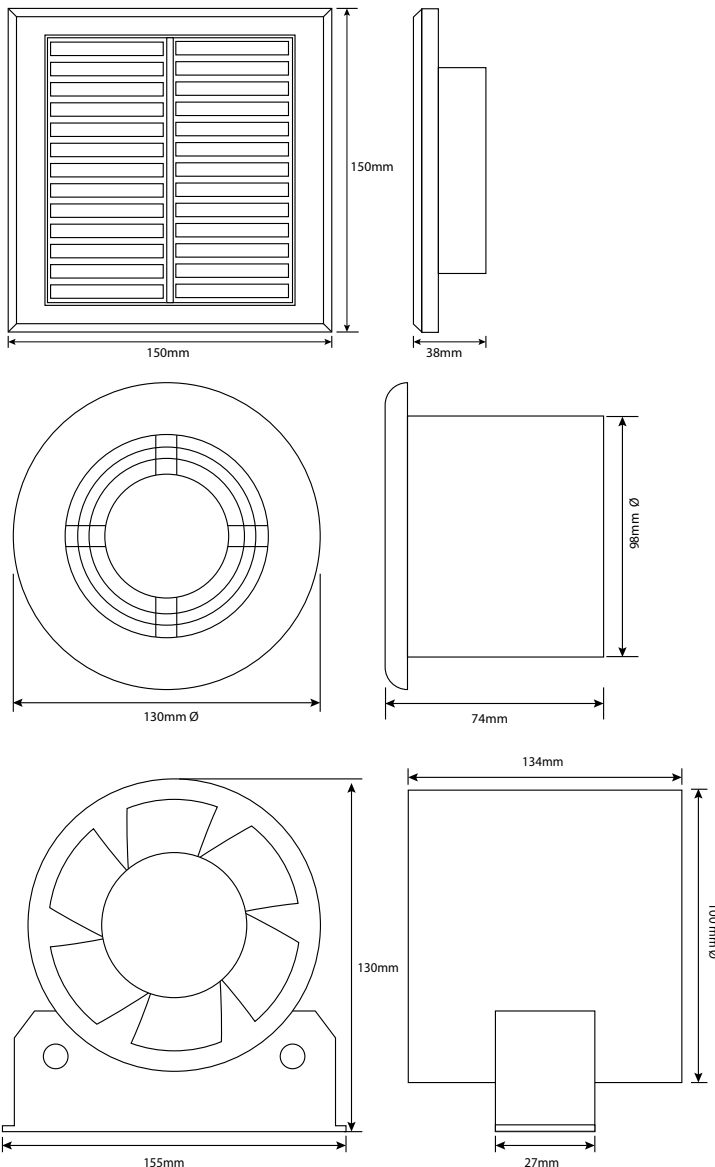

# 4" Shower Kits

### Technical Drawing

### Product Range

<b>SEX4T</b>	4" in-line with timer
<b>SEX4LT</b>	4" in-line with light & timer