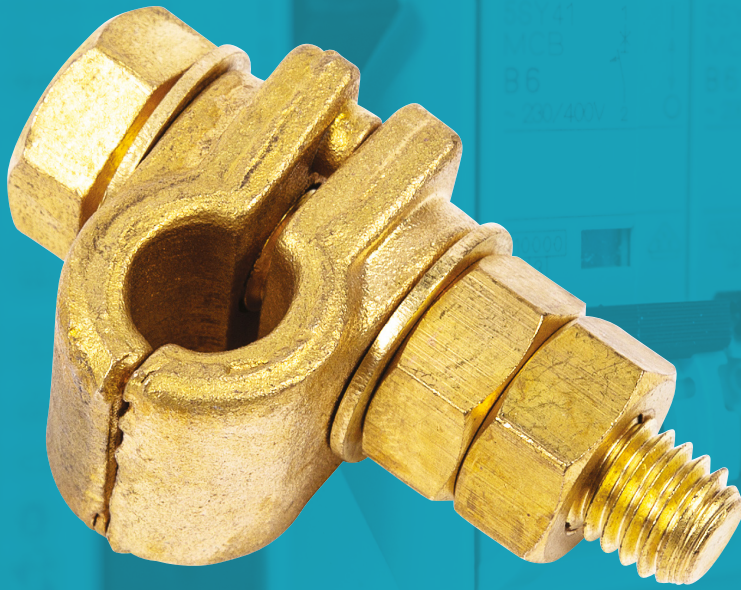

## Circuit Protection

## BCBR Standard 'B' Type rod to cable lug clamp for CBER4

### Technical Specifications

|                         |                            |
|-------------------------|----------------------------|
| Connector Type          | Screw                      |
| Weight                  | 0.26000 Kg                 |
| Material                | Brass                      |
| Standards of Compliance | BS 7430                    |
| Dimensions              | 46 x 20 x 25mm (H x W x D) |