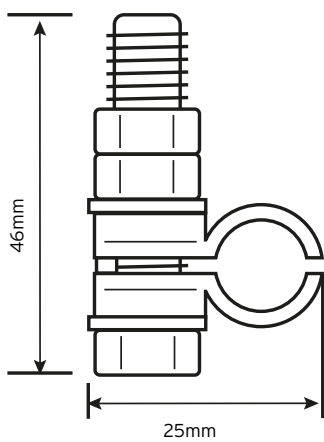

## BCBR Standard 'B' Type rod to cable lug clamp for CBER4

### Technical Drawing

### Technical Specifications

|                         |                            |
|-------------------------|----------------------------|
| Connector Type          | Screw                      |
| Weight                  | 0.26000 Kg                 |
| Material                | Brass                      |
| Standards of Compliance | BS 7430                    |
| Dimensions              | 46 x 20 x 25mm (H x W x D) |