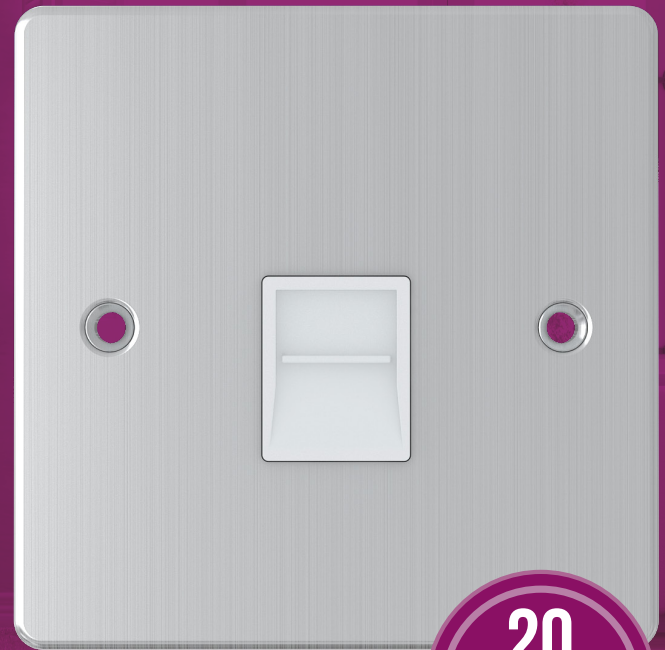

niGLON

Wiring Accessories

PREMIUM
EDGE

D-BT1M

1 Gang BT Master Outlet

20
YEAR
GUARANTEE

A comprehensive, modern, ultra-slim, decorative, metal-plated accessory range finished in brushed and polished chrome with white or black inserts.

Technical Drawing

Technical Specifications

Material Composition:

Front Plate	Stainless Steel
Rear Housing	Urea
IP Rating	IP20
Warranty	20 years
Standards	BS 5733
Operational Temperature	-5° to +40°C