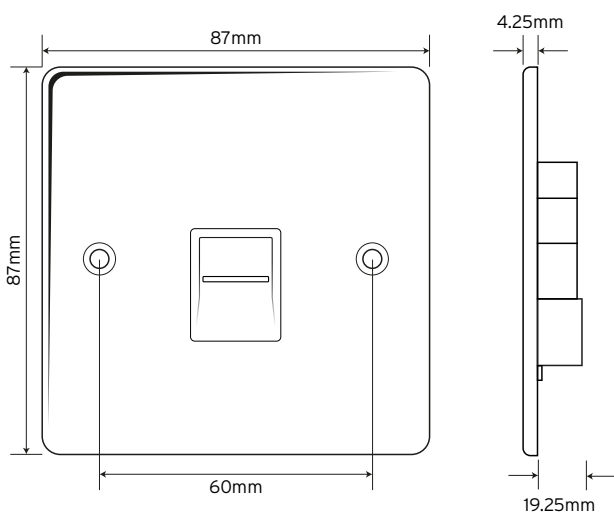

Technical Drawing

Technical Specifications

Material Composition:

Front Plate	Stainless Steel
Rear Housing	Urea
IP Rating	IP20
Warranty	20 years
Standards	BS 5733
Operational Temperature	-5° to +40°C