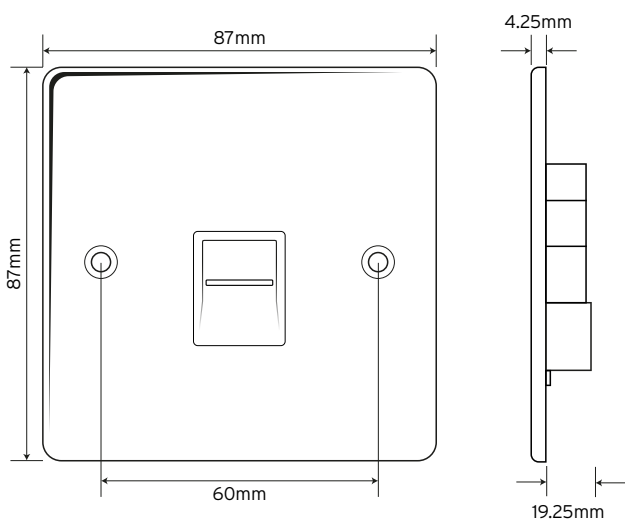

Technical Drawing

Technical Specifications

Material Composition:

Front Plate	Stainless Steel
Rear Housing	Urea
Terminals	Brass
Earth Strap	Mild Steel
Terminal Screws	Steel & Yellow Passivated Silver "on-lay" Copper/Brass Contacts
Terminal Size	5mm Ø
Torque Value	2.0Nm
Back Box Depth	35mm
Warranty	20 years
IP Rating	IP20
Operational Temperature	-5° to +40°C
Standards	BS EN 6312-2