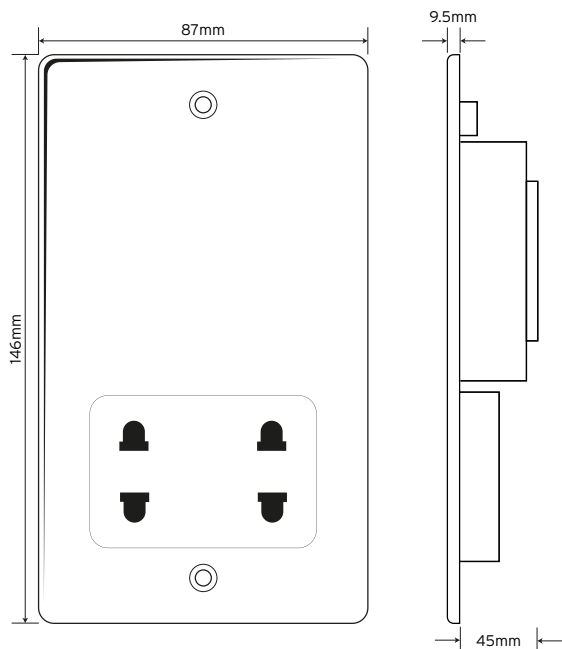

#### Technical Drawing

##### Material Composition:

Front Plate	Stainless Steel
Rear Housing	Urea
Terminals	Brass
Earth Strap	Mild Steel
Terminal Screws	Steel & Yellow Passivated Silver "on-lay" Copper/Brass Contacts
Voltage	240V ~ 50Hz
Current Rating	20VA at 230V or 115V
Terminal Size	3.5mmØ
Torque Value	0.4Nm
Cable Size	2 x 1.5mm <sup>2</sup> or 1 x 2.5mm <sup>2</sup>
Back Box Depth	47mm
Twin Earth	Yes
Warranty	20 years
IP Rating	P21
Operational Temperature	-5 ° to +40 °C
Standards	The Low Voltage Directive 2006/95/EC, Modified ISO 22196
	BS EN 61558-1:1997