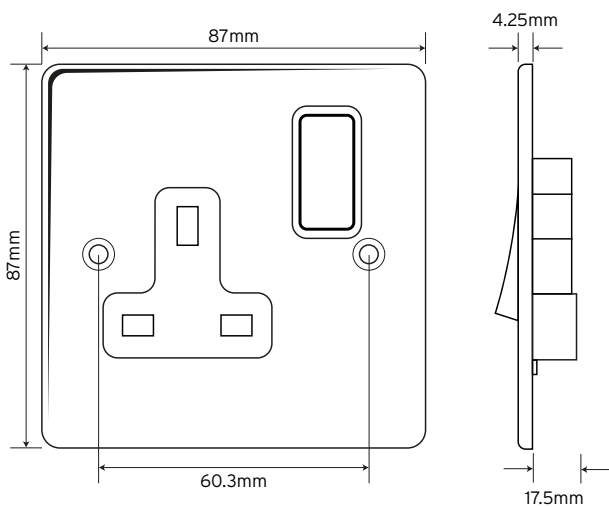

niGLON

Wiring Accessories

PREMIUM
EDGE

D-S131DPS

1 Gang DP Switched (Twin Earth)

A comprehensive, modern, ultra-slim, decorative, metal-plated accessory range finished in brushed and polished chrome with white or black inserts.

**20
YEAR
GUARANTEE**

Technical Drawing

Technical Specifications

Material Composition:

Front Plate	Stainless Steel
Rear Housing	Urea
Terminals	Brass
Earth Strap	Mild Steel
Terminal Screws	Steel & Yellow Passivated Silver "on-lay" Copper/Brass Contacts
Voltage	240V ~ 50Hz
Current Rating	13A
Terminal Size	5mm
Torque Value	2.0Nm
Cable Size	3x2.5mm ²
Back Box Depth	25mm - 47mm
Switched	Yes
Double Pole	Yes
Twin Earth	Yes
Warranty	20 years
IP Rating	IP20
Operational Temperature	-5 ° to +40 °C
Standards	BS 1363-2: 1995 + A4: 2012