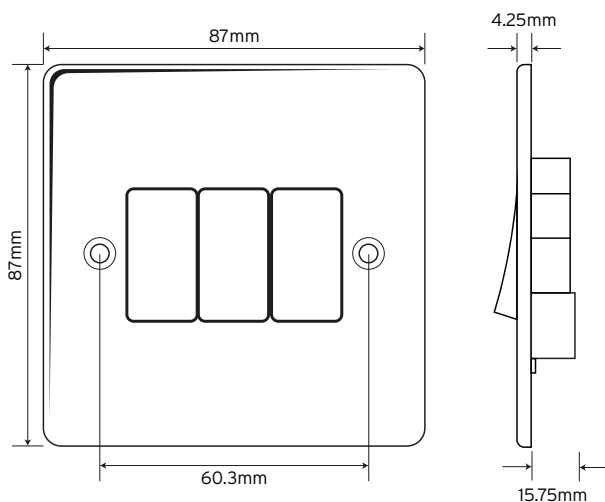

### Technical Drawing

#### Material Composition:

<b>Front Plate</b>	Stainless Steel
<b>Rear Housing</b>	Urea
<b>Terminals</b>	Brass
<b>Earth Strap</b>	Mild Steel
<b>Terminal Screws</b>	Steel & Yellow Passivated Silver "on-lay" Copper/Brass Contacts
<b>Voltage</b>	240V ~ 50Hz
<b>Current Rating</b>	10AX (suitable for inductive loads)
<b>Terminal Size</b>	3.5mm Ø
<b>Torque Value</b>	0.5Nm
<b>Cable Size</b>	4x1.5mm <sup>2</sup> or 2x2.5mm <sup>2</sup>
<b>Back Box Depth</b>	25mm - 47mm
<b>Twin Earth</b>	Yes
<b>Warranty</b>	20 years
<b>IP Rating</b>	IP20
<b>Operational Temperature</b>	-5 ° to +40 °C
<b>Standards</b>	BS EN 60669-1:1999 + A1:2002 + A2:2008