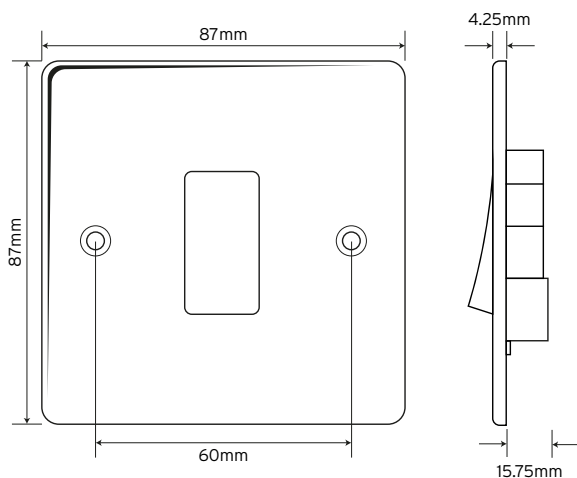

Technical Drawing

Technical Specifications

Material Composition:

Front Plate	Stainless Steel
Rear Housing	Urea
Terminals	Brass
Earth Strap	Mild Steel
Terminal Screws	Steel & Yellow Passivated Silver "on-lay" Copper/Brass Contacts
Voltage	240V ~ 50Hz
Current Rating	20A
Terminal Size	3.5mm
Torque Value	2.5Nm
Cable Size	3x1.5mm ² or 2x2.5mm ²
Back Box Depth	25mm - 47mm
Warranty	20 years
IP Rating	IP20
Operational Temperature	-5 ° to +40 °C
Standards	The Low Voltage Directive 2006/95/EC, Modified ISO 22196, EN 60669-1:1999 + A1:2002 + A2:2008 (BS EN60669-1:2000)