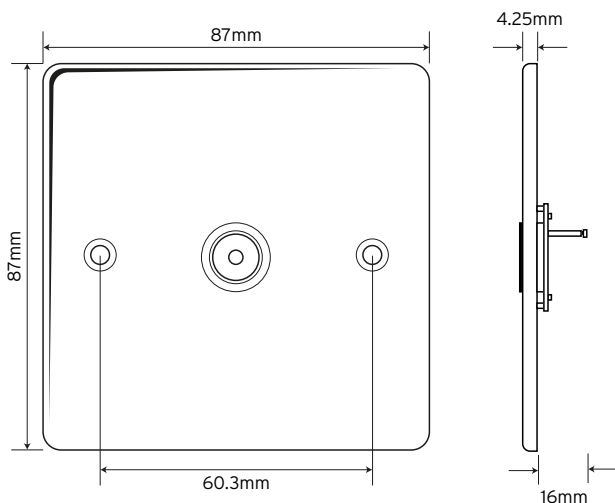

#### Technical Drawing

#### Technical Specifications

<b>Material Composition</b>	Stainless Steel
<b>Back Box Depth</b>	25mm - 47mm
<b>Warranty</b>	20 years
<b>IP Rating</b>	IP20
<b>Operational Temperature</b>	-5° to +40°C
<b>Standards</b>	the Low Voltage Directive 2006/95/EC BS 3041-7:1996 BS 5733:1995