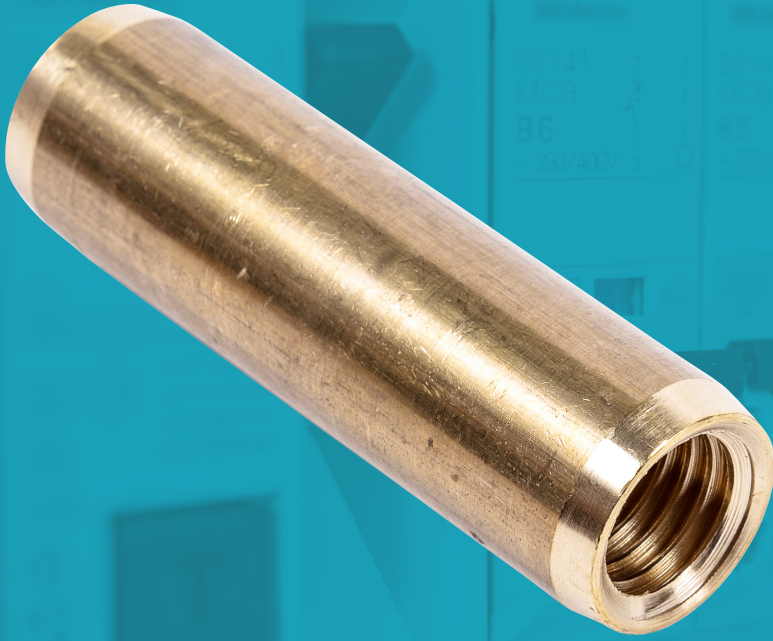

### EC58

5/8" external  
coupler for use  
with XCBER458

#### Technical Specifications

Suitable for use with	XCBER458
Connector Type	Screw
Colour	Bronze
Dimensions	70mm x 20mm x 1.333mm (H x W x D)