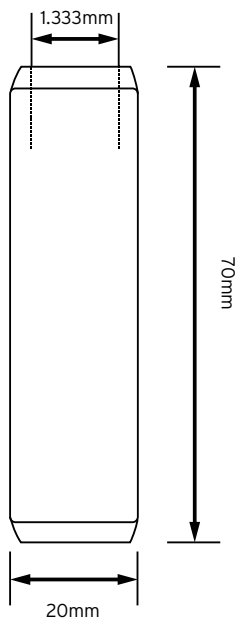

### EC58

5/8" external  
coupler for use  
with XCBER458

#### Technical Drawing

#### Technical Specifications

Suitable for use with	XCBER458
Connector Type	Screw
Colour	Bronze
Dimensions	70mm x 20mm x 1.333mm (H x W x D)