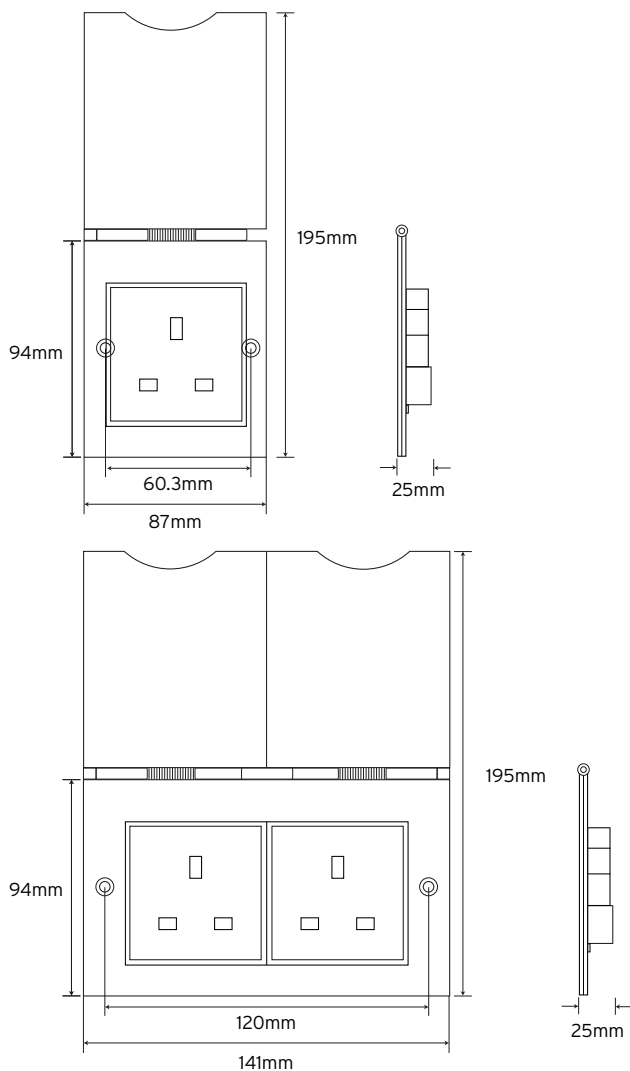

D-FS131-BC D-FS132-BC Floor Sockets

(Floor sockets use
50x50mm Euro
Modules/Kit)

Technical Drawing

A comprehensive, modern, ultra-slim, decorative, metal-plated accessory range finished in brushed and polished chrome with white or black inserts.

List No.

D-FS131-BC	■	1 gang floor socket brushed chrome
D-FS132-BC	■	2 gang floor socket brushed chrome

Technical Specifications

Current Rating	13A
Standards	BS EN 61558, BS 1363
Mounting	Flush
Voltage Rating	230V
Finish	Brushed Chrome
Fixing Centres:	
D-FS131-BC	60.3mm
D-FS132-BC	120mm
Dimensions:	
D-FS131-BC	94mm x 87mm x 35mm (HxWxD)
D-FS132-BC	94mm x 141mm x 35mm (HxWxD)