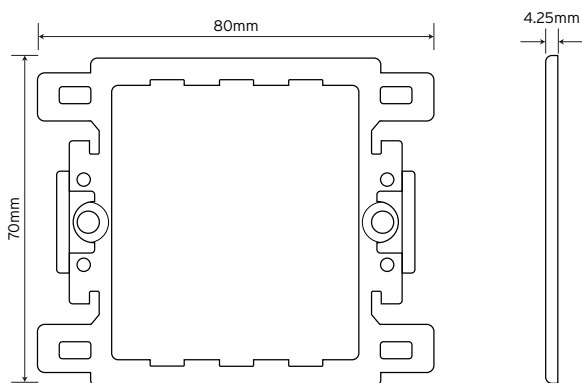

M2-GFR12

1 & 2 Gang Grid Frame

20
YEAR
GUARANTEE

A well-executed design offering the flexibility of a dedicated control range for a variety of high-end and performance-demanding applications.

Technical Drawing