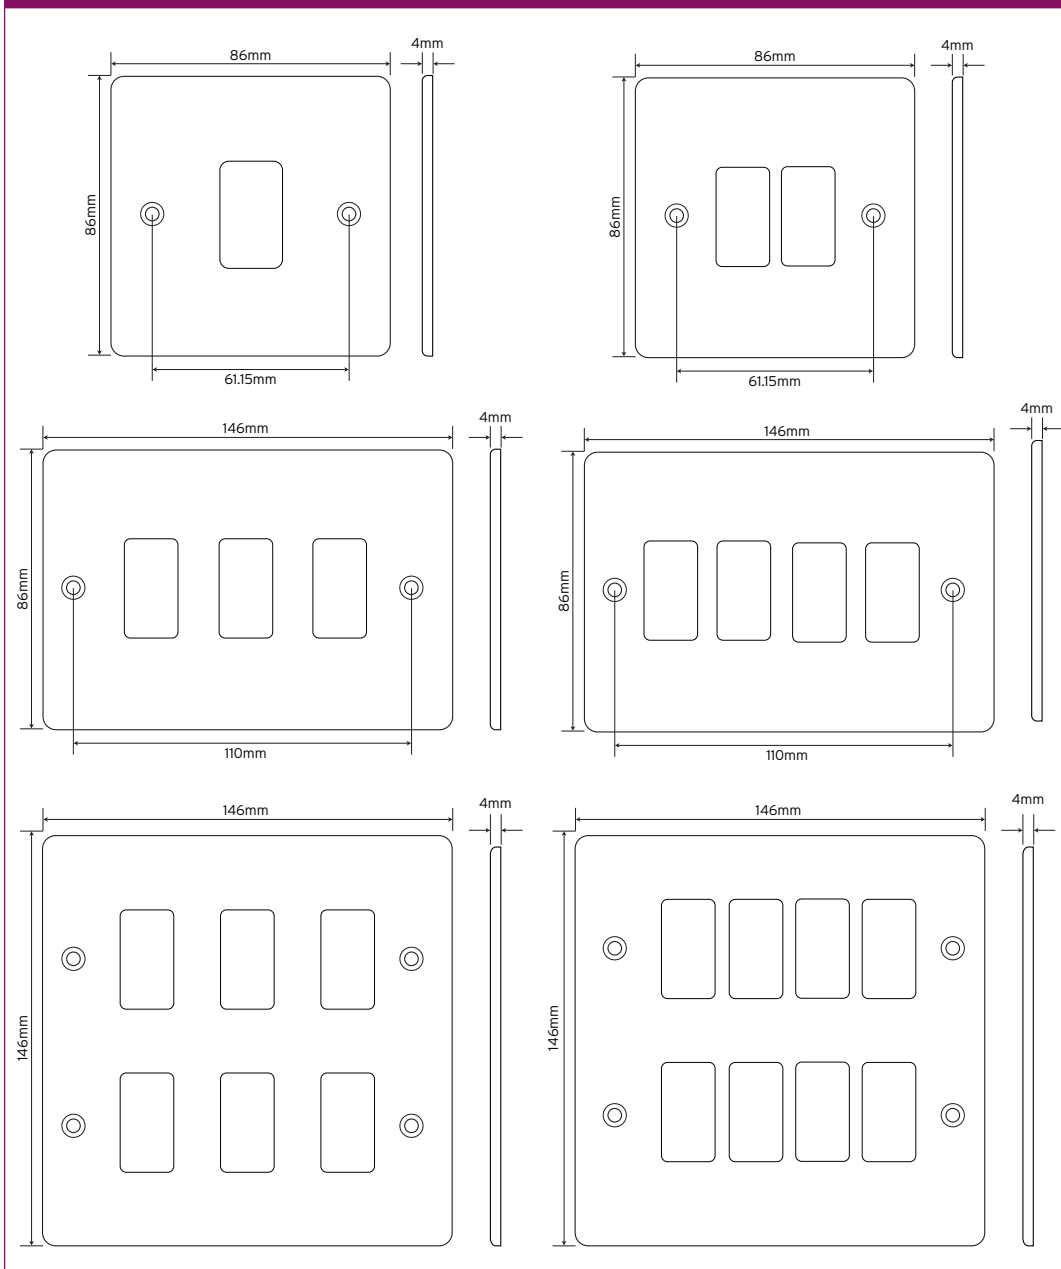

Wiring Accessories

Interchangeable Plates

Premium Edge S & Premium Edge

20
YEAR
GUARANTEE

A well-executed design offering the flexibility of a dedicated control range for a variety of high-end and performance-demanding applications.

Technical Drawing

Product Range

M2-GP1-	1 Gang front plate
M2-GP2-	2 Gang front plate
M2-GP3-	3 Gang front plate
M2-GP4-	4 Gang front plate
M2-GP6-	6 Gang front plate
M2-GP8-	8 Gang front plate
M2-GFR12	1-2 Gang Grid Plate
M2-GFR34	3-4 Gang Grid Plate