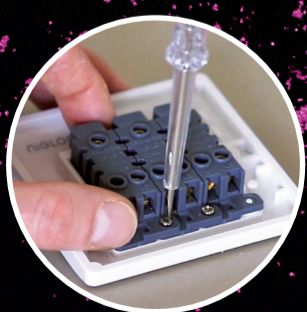

niglon MEDIAN

Soft Curved Edge
Wiring Accessories Range

BREAK THE MOULD

Our first range to feature single screw fixings on all its modular light switches.

www.niglon.co.uk

☎ 0121 711 1990 | 📧 sales@niglon.co.uk