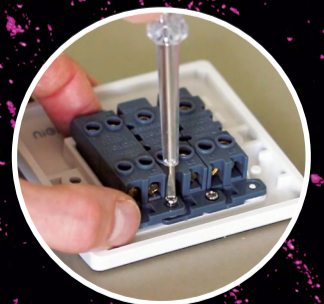

niglon MEDIAN

Soft Curved Edge
Wiring Accessories Range

BREAK THE MOULD

Our first range to feature single screw fixings on all its modular light switches.

www.niglon.co.uk

☎ 0121 711 1990 | 📧 sales@niglon.co.uk