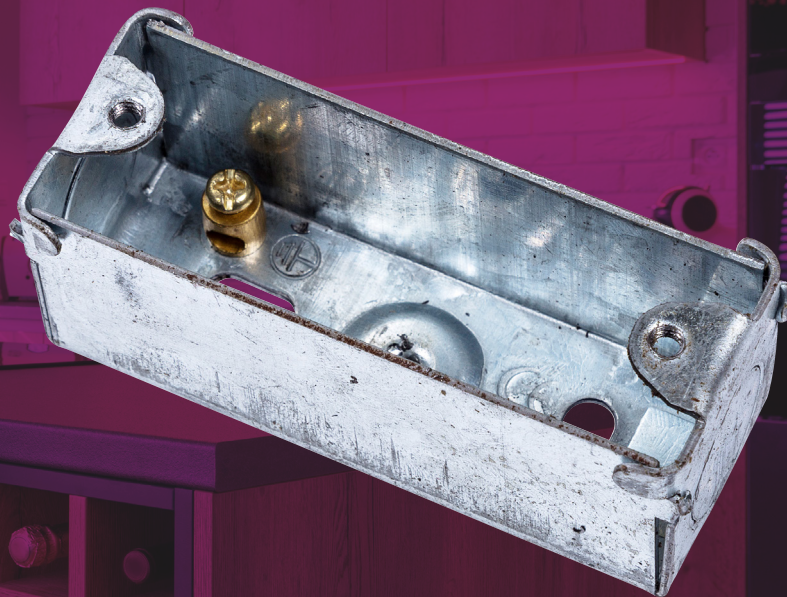

niGLON

Wiring Accessories

AR1

Metal Switch & Socket Box

Technical Specifications

Depth	27mm
No. Gangs	1 Gang architrave
Lugs	2 Fitted
Dimensions	27x73x27mm

Technical Drawing