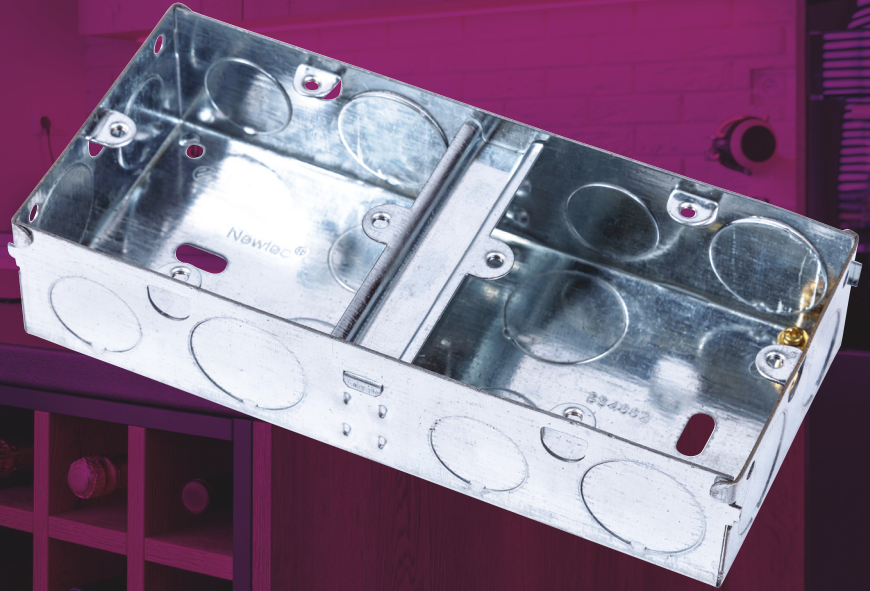

### Metal Switch & Socket Box

Technical Specifications	
Depth	25mm
No. Gangs	2x1 Gang
Lugs	1 Adjustable & 8 Fitted (Each)
Dimensions	70x155x25mm