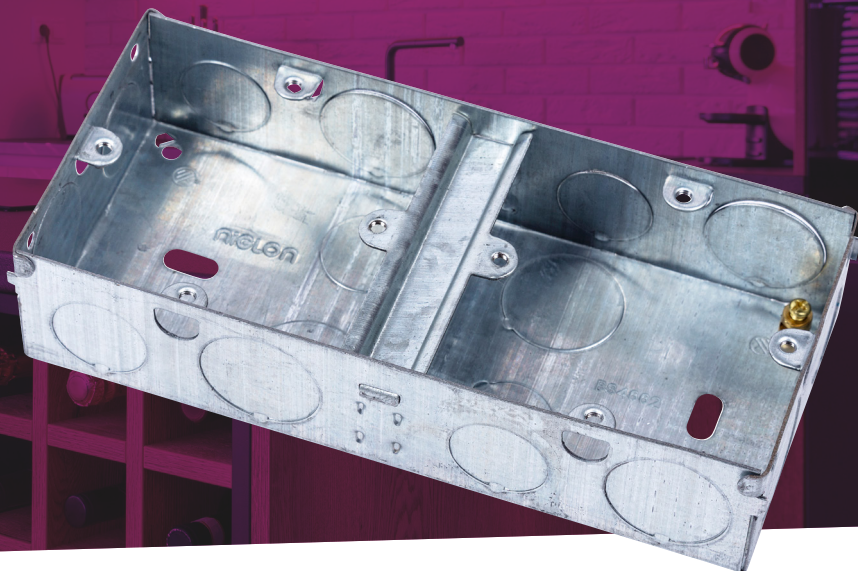

### Metal Switch & Socket Box

#### Technical Specifications

Depth	35mm
No. Gangs	2x1 Gang
Lugs	1 Adjustable & 4 Fitted (Each)
Dimensions	70x155x35mm