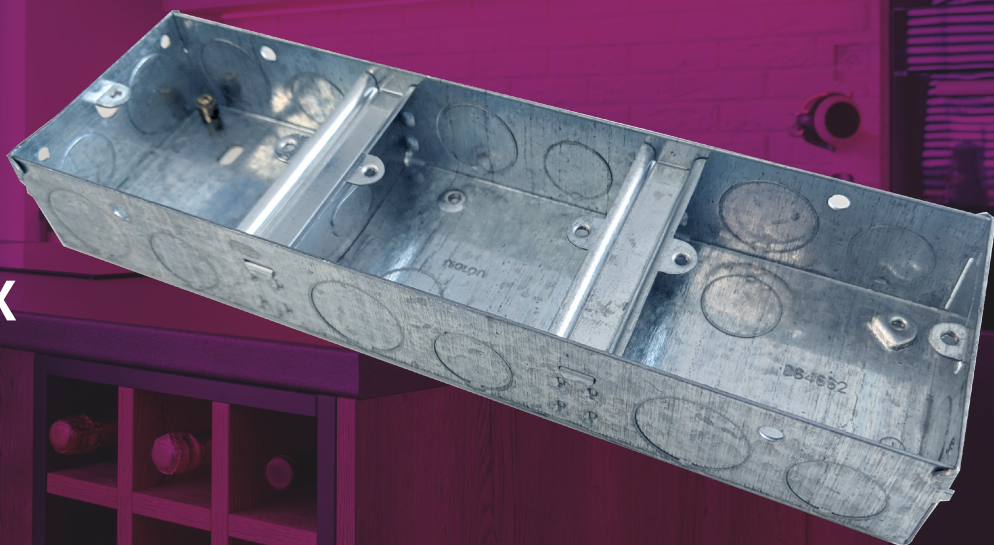

niGLON

Wiring Accessories

DES2/3

Metal Switch & Socket Box