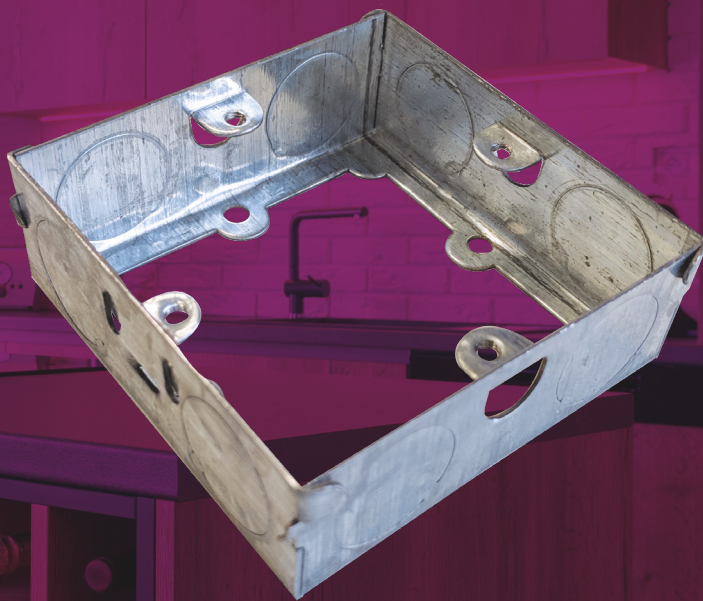

E11EB

Metal Switch & Socket Box

25mm 1 Gang fitted with
1 adj & 3 fixed lugs

Technical Specifications

Gangs	1
Type	Flush
Description	Knockout Box
Dimensions	73 x 73 x 25mm

Technical Drawing