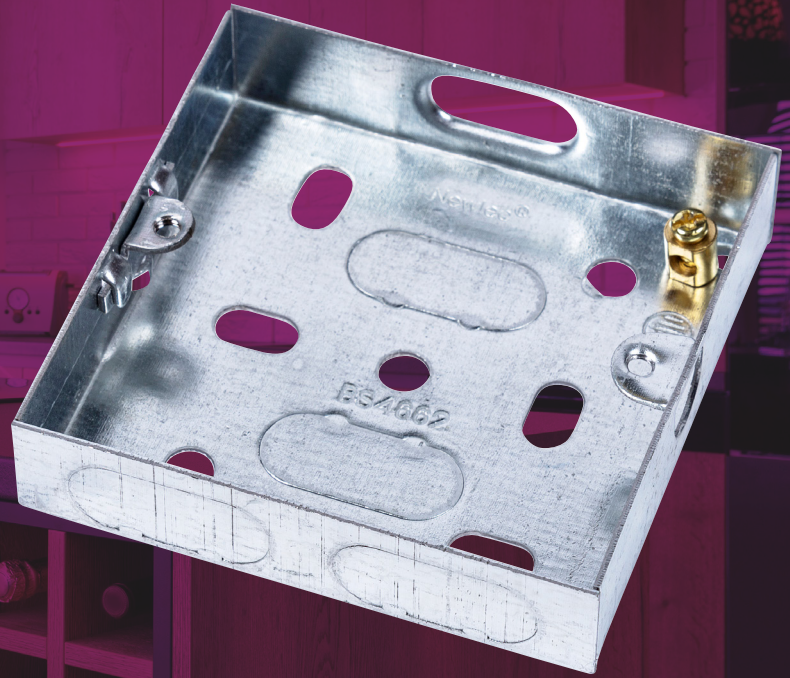

niGLON

Wiring Accessories

EPD

Metal Switch & Socket Box

Technical Specifications

Depth	16mm
No. Gangs	1 Gang
Lugs	1 Adjustable & 1 Fitted
Dimensions	L 70mm x W 70mm x D 16mm

Technical Drawing