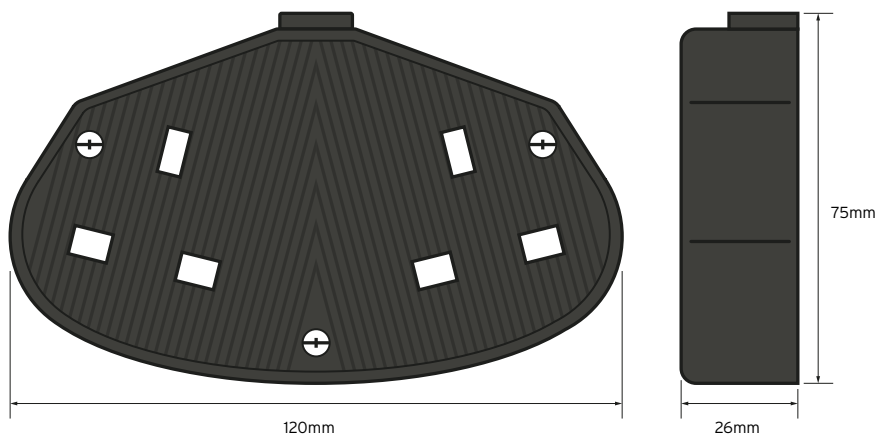

### Technical Specifications

<b>Number of Gangs</b>	2
<b>Construction</b>	TPE
<b>Finish</b>	Black
<b>Max. Load</b>	13A
<b>Standard of Compliance</b>	BS 1363
<b>Dimensions</b>	75 x 120 x 26mm(H x W x D)