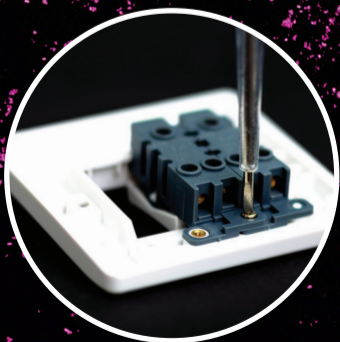

www.niglon.co.uk

☎ 0121 711 1990 | 📱 0121 711 1344 | ✉ sales@niglon.co.uk

Connect with us on: