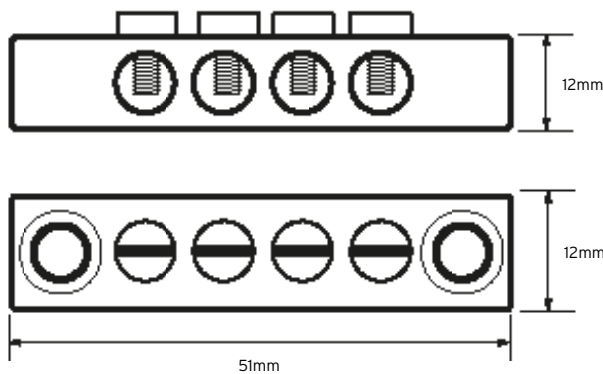

# ET4 Brass Earthing Terminals (Single Pole)

### Technical Drawing

### Technical Specifications

<b>Material</b>	Nickel plated brass
<b>Max Conductor</b>	16mm <sup>2</sup>
<b>Cable Entry Holes</b>	1 x 6.5mm and 3 x 5.5mm
<b>Size</b>	4 Way
<b>Dimensions</b>	12 x 51 x 12mm (H x W x D)
<b>Weight</b>	0.05kg