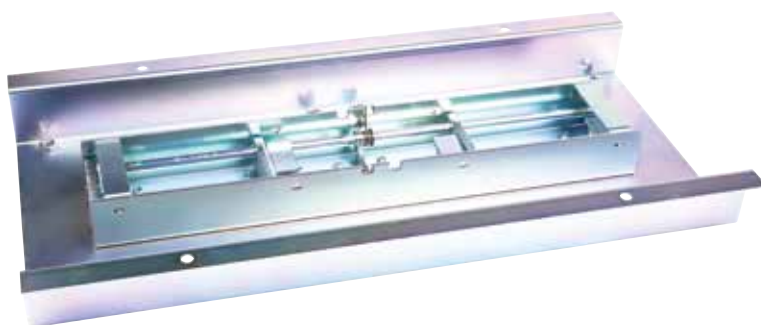

Mechanical Interlocks for 4 Pole Contactors

4PMI900H

4PMI450