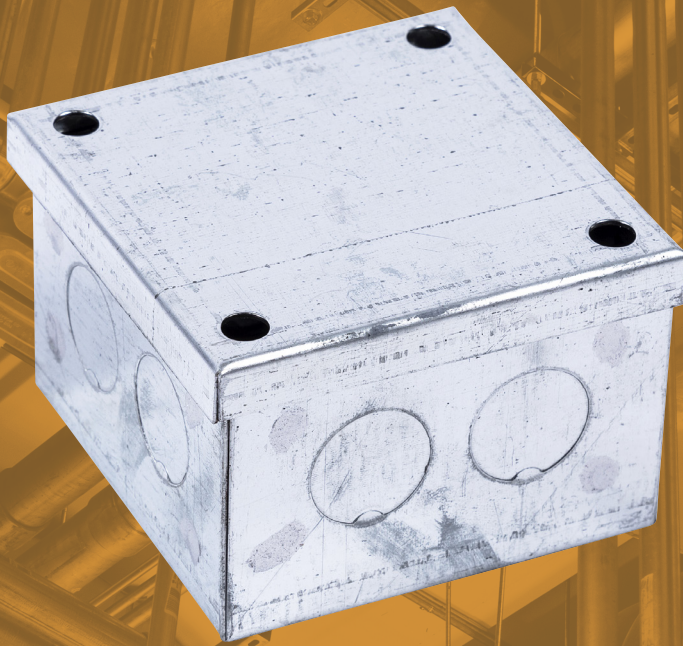

niglon

Cable Management

ABG333 Adaptable Box

Technical Drawing

Technical Specifications

Finish	Galv
Material	Steel
Type	With knock outs
Sealing	4x screws in lid
Knock outs	8xM20
Standard of Compliance	BS 4568
Dimensions	75x75x75 mm (L x W x D)