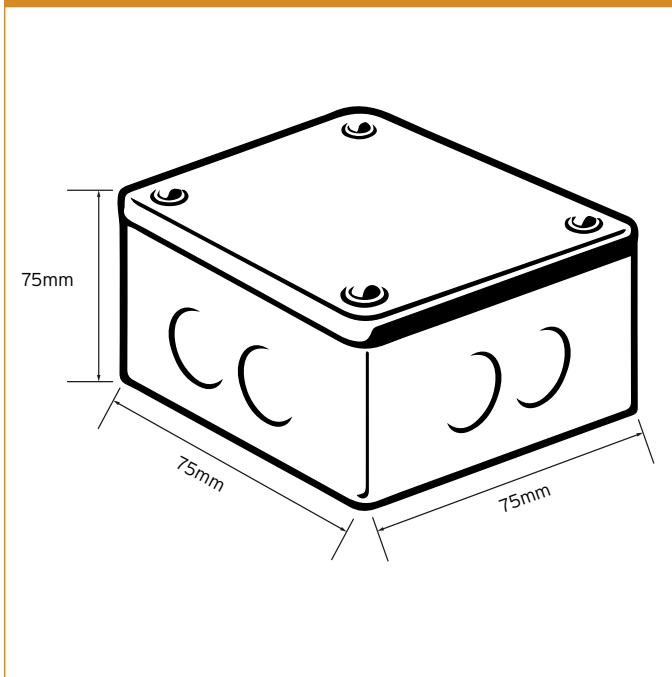

niglon

Cable Management

ABG333 Adaptable Box

Technical Drawing

Technical Specifications

Finish	Galv
Material	Steel
Type	With knock outs
Sealing	4x screws in lid
Knock outs	8xM20
Standard of Compliance	BS 4568
Dimensions	75x75x75 mm (L x W x D)