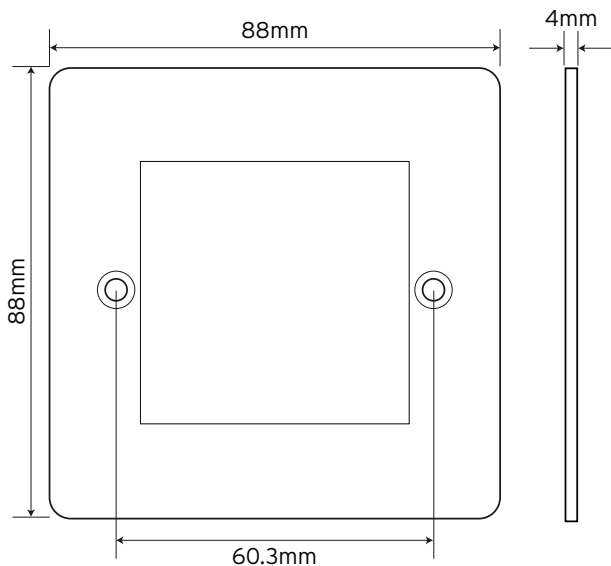

niglon™

Wiring Accessories

EURO MEDIA

D-MP12-BCM

2 Module Euro Plates Premium Edge & Premium Edge S

20
YEAR
GUARANTEE

Technical Drawing

Technical Specifications

Material Composition	Front Plate - Stainless Steel Insert - Urea
Back Box Depth	Dependent on modules fitted
Cable Size	Dependent on modules fitted
Warranty	20 Years
IP Rating	IP20
Operational Temperature	-5° to +40°C
Standards	BS 5733 : 2010 + A1 : 2014
Dimensions	88x88x4mm (HxWxD)