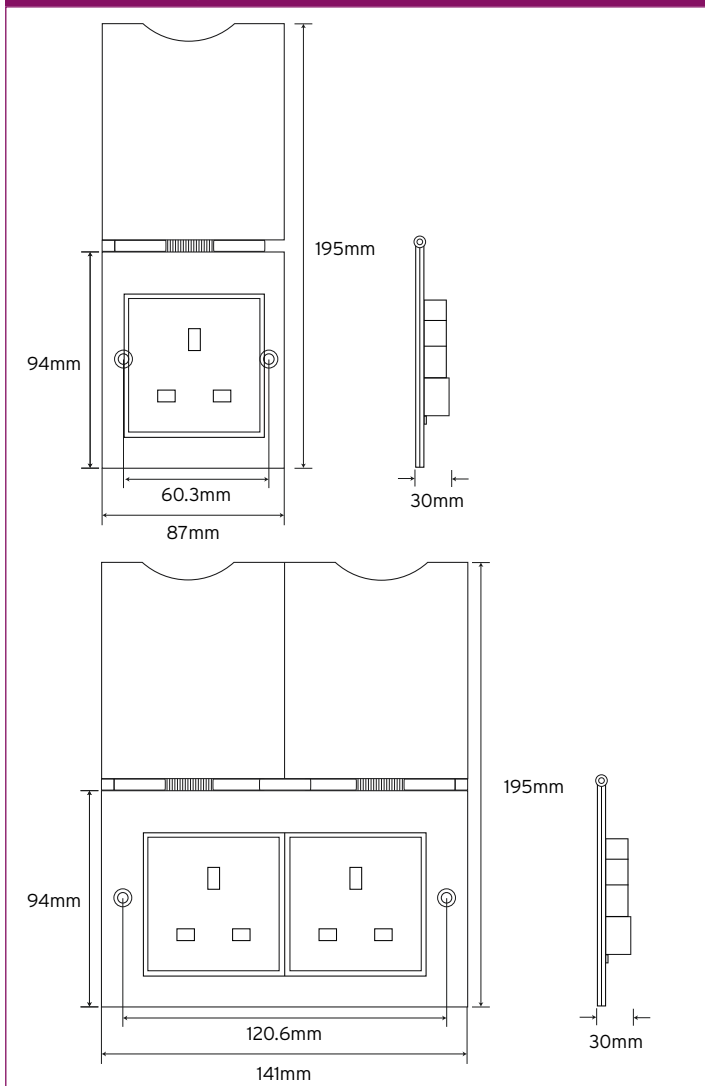

D-FS131-BC D-FS132-BC Floor Sockets

(Floor sockets use
50x50mm Euro
Modules/Kit)

Technical Drawing

A comprehensive, modern, ultra-slim, decorative, metal-plated accessory range finished in brushed and polished chrome with white or black inserts.

List No.

- | | | |
|------------|---|------------------------------------|
| D-FS131-BC | ■ | 1 gang floor socket brushed chrome |
| D-FS132-BC | ■ | 2 gang floor socket brushed chrome |

Technical Specifications

| | |
|------------------------|-----------------------------|
| Current Rating | 13A |
| Standards | BS 1363 |
| Mounting | Flush |
| Voltage Rating | 230V |
| Finish | Brushed Chrome |
| Fixing Centres: | |
| D-FS131-BC | 60.3mm |
| D-FS132-BC | 120.6mm |
| Dimensions: | |
| D-FS131-BC | 94mm x 87mm x 30mm (HxWxD) |
| D-FS132-BC | 94mm x 141mm x 30mm (HxWxD) |
| Backbox Depth | 35mm |