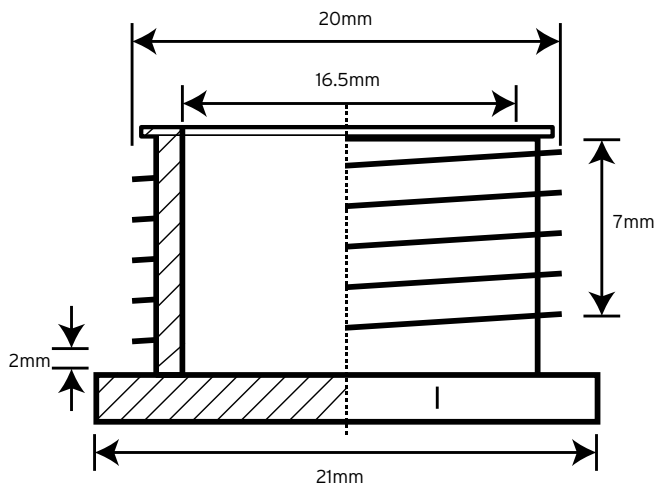

## MS20 Male Bushes Short Pattern/Light Pattern

### Technical Drawing

### Technical Specifications

Material	Brass
Thread length	7mm
Un-threaded space	2mm between the head and the thread
Size	20mm