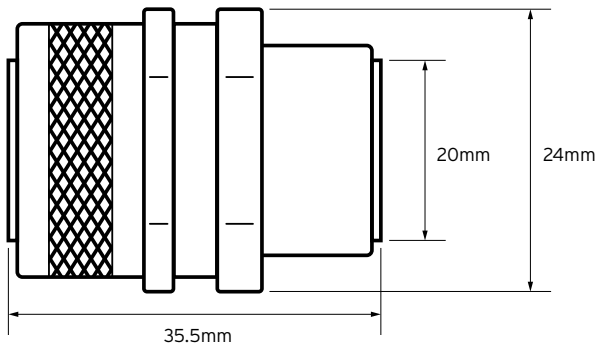

MSG2020

Male Swivel Straight Connector

Technical Drawing

Technical Specifications

Thread Diameter	20mm
Temperature	-50°C to +300°C
Standard of Compliance	EN 61386
Material	Brass
Finish	Nickel Plated Brass
IP Rating	IP54
Weight	0.49600kg
Dimensions	35.5 x 24mm Ø