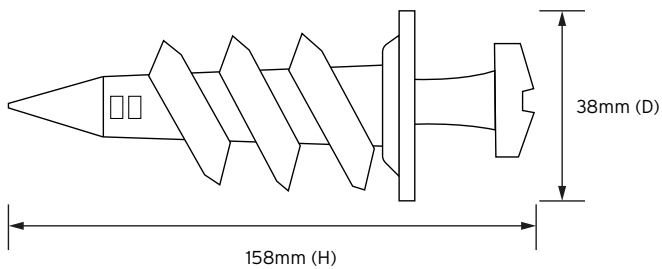

niglon

Fixings & Tools

SDA-35 Self Drive Plasterboard Anchors

Technical Drawing

Technical Specifications

Finish	Zinc
Dimensions	158 x 78 x 38mm (H x W x D)