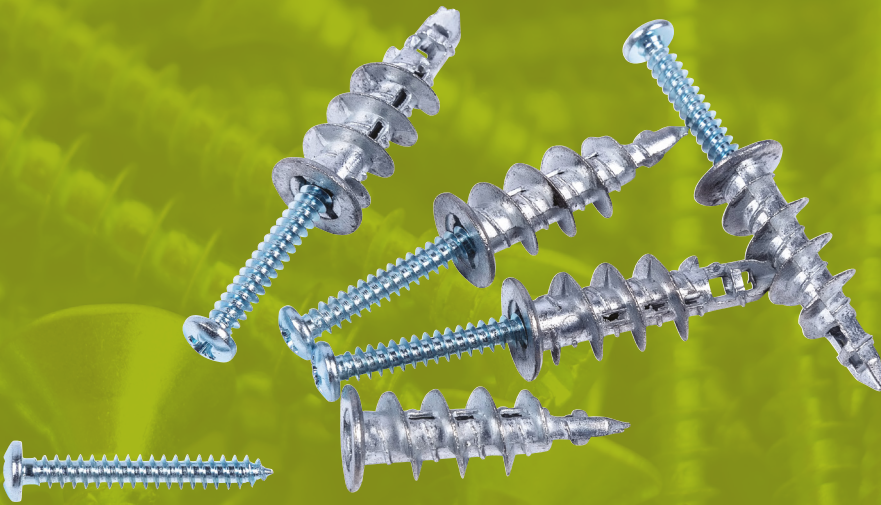

niglon

Fixings & Tools

SDA-35 Self Drive Plasterboard Anchors

Technical Drawing

Technical Specifications

Finish	Zinc
Dimensions	158 x 78 x 38mm (H x W x D)