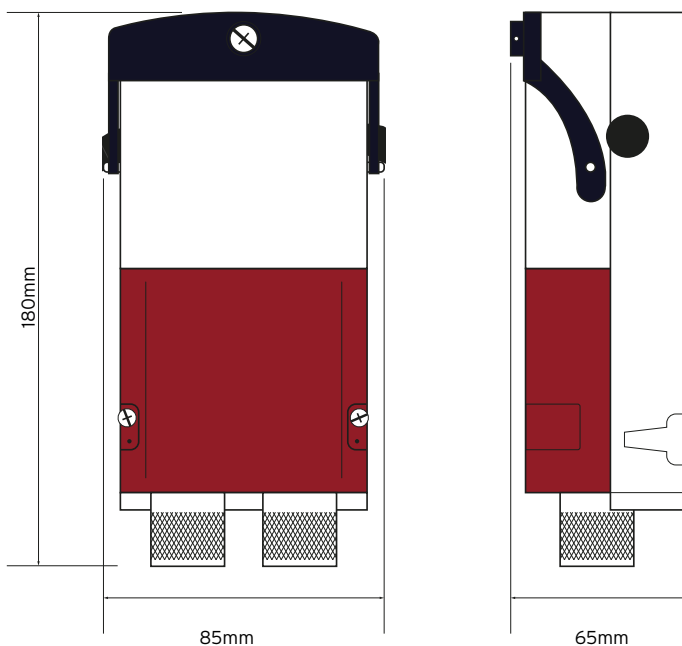

niglon

General Lighting

T020G26 Titan Type Cut-Out

Single Phase, Single Fuse with
earth block and brass plate.
2x25mm tubes

Technical Drawing

Technical Specifications

Standard of Compliance	BS 7654 , IEC 947 Part 1
Accepted Fuses	IEC 269-1 an BS88 Part 1, AC16 Tag Type
Material	High performance thermoplastics (BS 7654)
Pole	Single
Fuse	Single
Terminal Blocks	1 to 3 conductors and up to 25mm CSA
Time Delay	1 sec to 2 hours
Cable Entry Plates	Brass
Sealing	Sealing wire facility is provided
IP Rating	IP43
Dimensions	180mm x 85mm x 65mm (H x W x D)