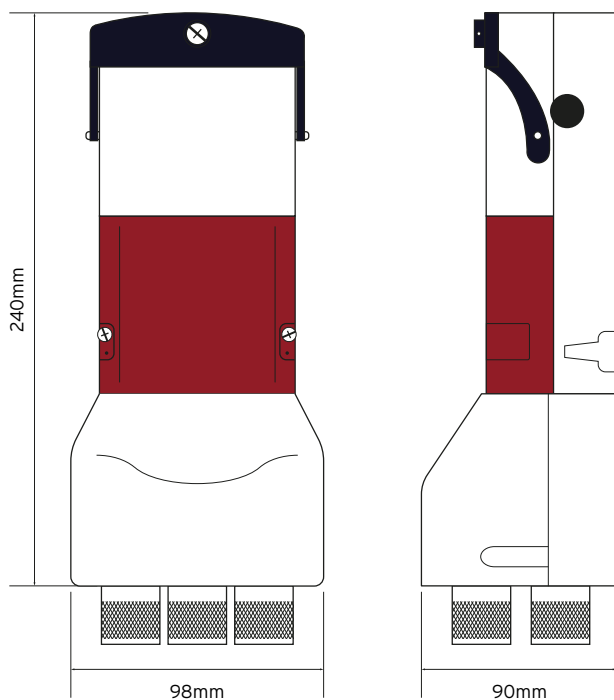

## T06AG61 Street Lighting Service Cut-outs Titan Type Cut-Out

### Technical Drawing

### Technical Specifications

<b>Standard of Compliance</b>	BS 7654:1997 IEC/EN 60947-1
<b>Accepted Fuses</b>	LST fuses from 2 Amp up to 25 Amp
<b>Material</b>	High performance thermoplastics (BS 7654)
<b>Pole</b>	Double
<b>Fuse</b>	Single
<b>Terminal Blocks</b>	Accepts conductors up to 25mm <sup>2</sup>
<b>Gland Plate</b>	3 x 25mm tubes (ferrules) and jubilee clips
<b>Cable Entry Plates</b>	Brass
<b>Max. Current</b>	25 Amp
<b>Voltage</b>	230V
<b>IP Rating</b>	IP43
<b>Dimensions</b>	240mm x 98mm x 90mm (H x W x D)