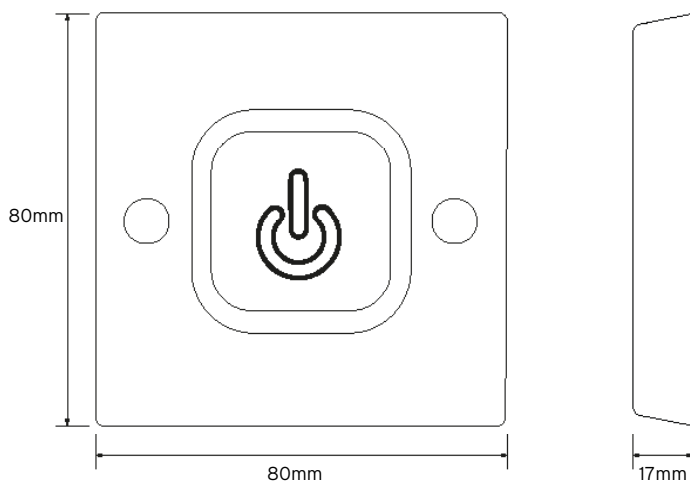

### Technical Drawing

### Technical Specifications

Rated Voltage	240V AC
Resistive	16A
Incandescent	10A
Fluorescent	6A
Heating/Electric	3800W
Compact Fluorescent	6A (6 fittings max)
Time Delay	1 sec to 2 hours
Dimensions	80mm x 80mm x 17mm (H x W x D)