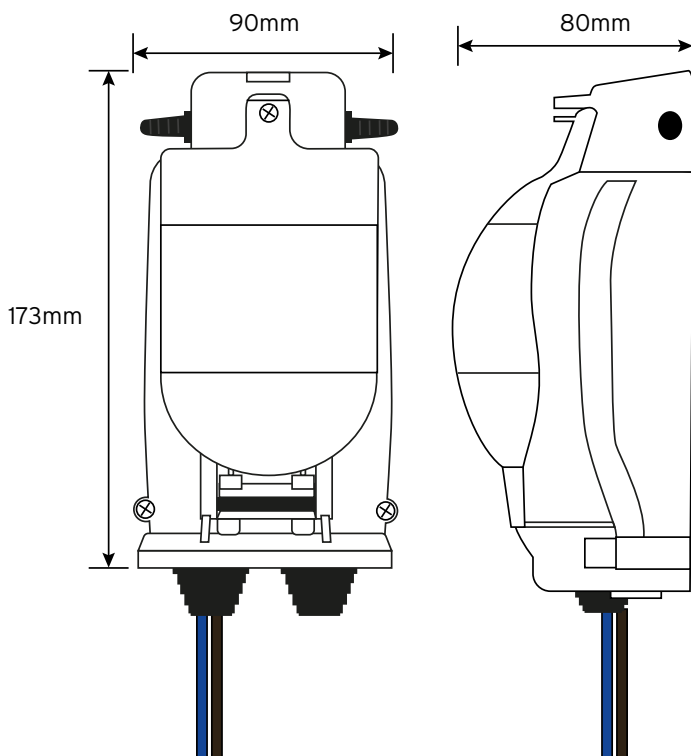

niglon

General Lighting

TR2MID Trojan Type Isolator

Technical Drawing

Technical Specifications

Type	Midi
Column head	Single
Fuse Way	One
Isolator Rating	32A Double Pole
Fuse carriers	BS88
Earth Block	Internal
Gland Plate	Plastic Plate with 2 x 20mm grommets
Tails	6mm ² x 350mm tails fitted
IP Rating	IP44
Standard of Compliance	EC/EN 60269-1 IEC/EN 60947-3
Dimensions	173 x 90 x 80mm (H x W x D)