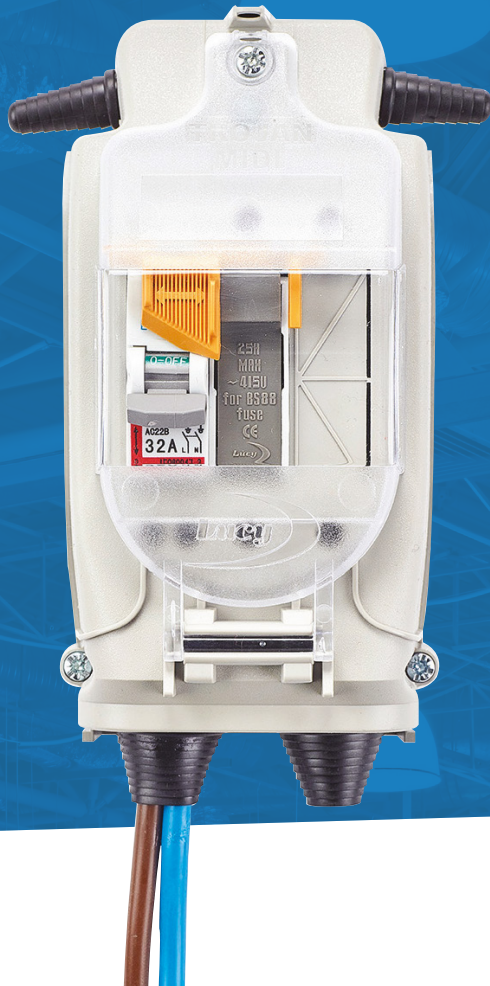

niglon

General Lighting

TR2MID Trojan Type Isolator

Technical Drawing

Technical Specifications

Type	Midi
Column head	Single
Fuse Way	One
Isolator Rating	32A Double Pole
Fuse carriers	BS88
Earth Block	Internal
Gland Plate	Plastic Plate with 2 x 20mm grommets
Tails	6mm ² x 350mm tails fitted
IP Rating	IP44
Standard of Compliance	EC/EN 60269-1 IEC/EN 60947-3
Dimensions	173 x 90 x 80mm (H x W x D)