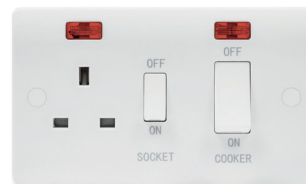

Soft Curved Edge

Standard of Compliance
BS EN 60669-1

Mounting Boxes
• 16mm (1 & 2 gang plates)
• 25mm (3-6 gang plates)

10AX Light Switches

List No.	Description	Pack Qty
NSP611	1 Gang 1 Way	10
NSP612	1 Gang 2 Way	10
NSP622	2 Gang 2 Way	10
NSP632	3 Gang 2 Way	10
NSP642	4 Gang 2 Way	10
NSP662	6 Gang 2 Way	10
NSP6FAN	'Fan' Isolator	10
NSP6INT	Intermediate switch	10
NSPMINT	Intermediate switch module	1
NSPMKEY	Key switch module	1

Standard of Compliance
BS 1363 with BS 1362 fuse

Mounting Boxes
• 25mm deep

Note
*Features a raised bottom exit flex out point

13A Fused Connection Units

List No.	Description	Pack Qty
NFS13	13A Fused connection unit	10
NFS13N	13A Fused connection unit with neon	10
NFS13DP	13A Switched fused connection unit	10
NFS13DPN	13A Switched fused connection unit with neon	10
*NFS13-F	13A Fused connection unit with flex outlet	10
*NFS13N-F	13A Fused connection unit with neon & flex outlet	10
*NFS13DP-F	13A Switched fused connection unit with flex outlet	10
*NFS13DPN-F	13A Double pole switched fused connection unit with neon & flex outlet	10

Suitable for mains & low voltage lighting. When using with LED lighting check with the manufacturer for compatibility prior to installation.

Standard of Compliance
BS 1363 & BS EN 62368

Mounting Boxes
• 35mm deep

Note
All 2 gang socket outlets have 2 earth terminals as standard

13A Socket Outlets

List No.	Description	Pack Qty
NS131	1 Gang unswitched socket	10
NS132	2 Gang unswitched socket	10
NS131S	1 Gang single pole switched socket	10
NS132S	2 Gang single pole switched socket	10
NS131DPS	1 Gang double pole switched socket	10
NS132DPS	2 Gang double pole switched socket	10
NS132USB-3	2 Gang switched socket with 1 x 2.1A & 1 x 1A USB ports	1
NS132USB-3C	2 Gang Switched Socket with 1 x USB-A type & 1x USB-C Type ports	1