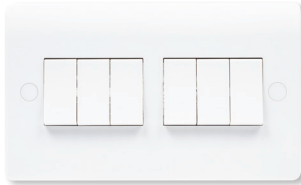

Soft Curved Edge

Standard of Compliance
BS EN 60669-1

Mounting Boxes
• 16mm (1 & 2 gang plates)
• 25mm (3-6 gang plates)

10AX Light Switches

List No.	Description	Pack Qty
NSP611	1 Gang 1 Way	10
NSP612	1 Gang 2 Way	10
NSP622	2 Gang 2 Way	10
NSP632	3 Gang 2 Way	10
NSP642	4 Gang 2 Way	10
NSP662	6 Gang 2 Way	10
NSP6FAN	'Fan' Isolator	10
NSP6INT	Intermediate switch	10
NSPMINT	Intermediate switch module	1
NSPMKEY	Key switch module	1

Standard of Compliance
BS 1363 with BS 1362 fuse

Mounting Boxes
• 25mm deep

Note
*Features a raised bottom exit flex out point

13A Fused Connection Units

List No.	Description	Pack Qty
NFS13	13A Fused connection unit	10
NFS13N	13A Fused connection unit with neon	10
NFS13DP	13A Switched fused connection unit	10
NFS13DPN	13A Switched fused connection unit with neon	10
*NFS13-F	13A Fused connection unit with flex outlet	10
*NFS13N-F	13A Fused connection unit with neon & flex outlet	10
*NFS13DP-F	13A Switched fused connection unit with flex outlet	10
*NFS13DPN-F	13A Double pole switched fused connection unit with neon & flex outlet	10