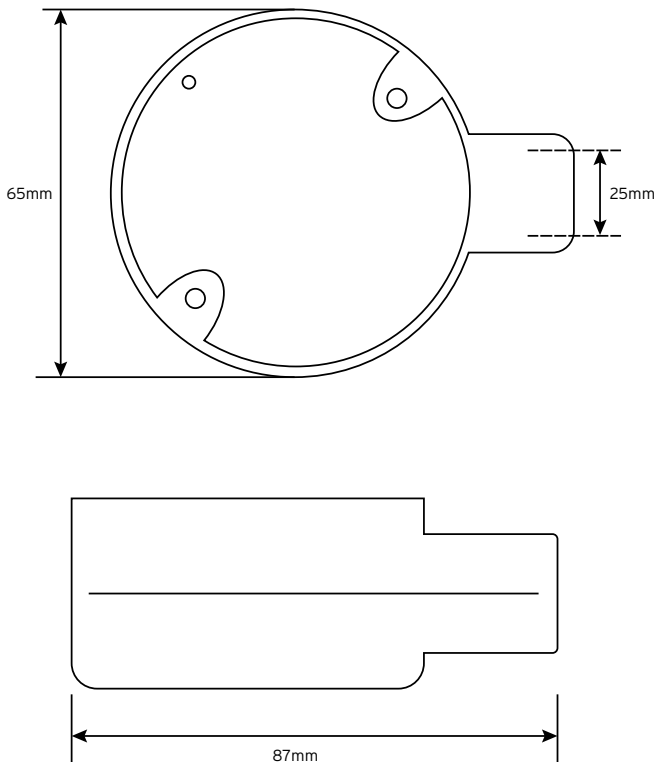

## CB125G Malleable Conduit Boxes

### Technical Drawing

### Technical Specifications

Type	1 Way, Terminal
Size	25mm
Finish	Galv.
Standards	BS EN 61386-1 2008
Size	Ø 65mm x 87mm L
Material	Malleable Iron