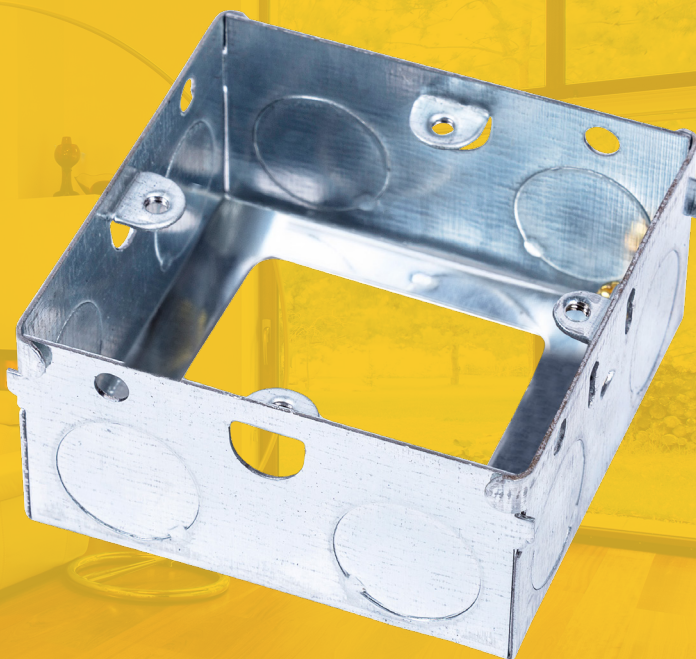

niGLON

Installation Essentials

ES1EB

Metal Switch & Socket Box

Technical Specifications

Type	Knockout Box
Depth	35mm
No. Gangs	1 Gang
Lugs	1 Adjustable & 3 Fixed
Dimensions	H 70mm x W 70mm x D 35mm

Technical Drawing