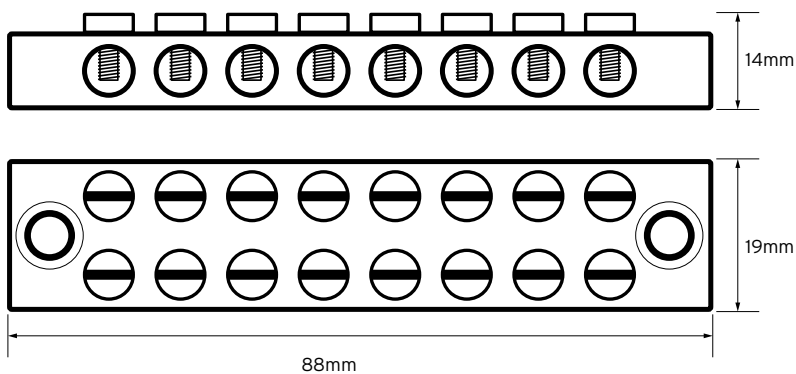

ETT8

Brass

Earthing Terminals

(Double Pole)

Technical Drawing

Technical Specifications

Max Conductor	With cheese head, brass screws, 2 x 25 + 6 x 16mm ²
Cable Entry Holes	2 x 6.5mm and 6 x 5.5mm
Size	8 Way
Dimension	14 x 88 x 19mm (H x W x D)