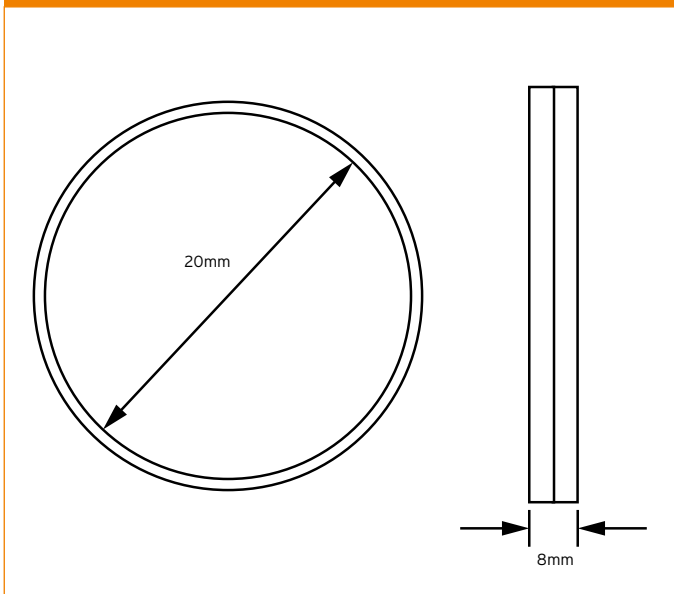

## FB20 Female Bushes

### Technical Drawing

### Technical Specifications

Material	Brass
Size	20mm
Standards of compliance	BS EN 61386-1:2008